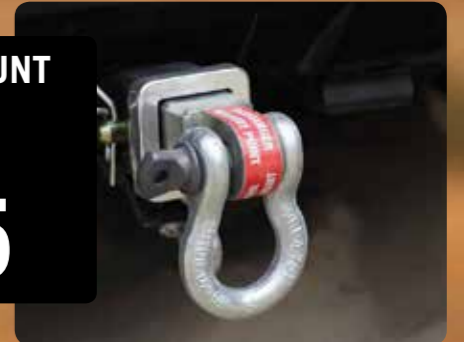

MAX AIR 3  
COMPRESSOR  
**\$295**

FLEXIFLARES  
**\$70**  
AVAILABLE IN  
65MM & 35MM

HITCH MOUNT  
RECOVERY  
SHACKLE  
**\$45**

ALLOY SIDE  
STEPS (FITTED)  
FROM  
**\$585**

HID LIGHTS  
**\$395**

INC. LOOM + CLEAR COVERS