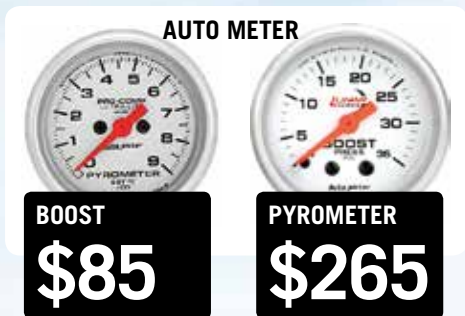

**torqit**  
4WD Performance Specialists

FROM  
**\$1189**  
+ FITTING

**DYNO TUNE**  
**\$150**  
FREE WITH ANY CHIP & EXHAUST PURCHASE!

**SANDGRABBER MATS FROM \$129**

**\$629**  
+ FREE SUNVISOR!

ON and OFF ROAD NAVIGATION

**BOOST \$85**

**PYROMETER \$265**