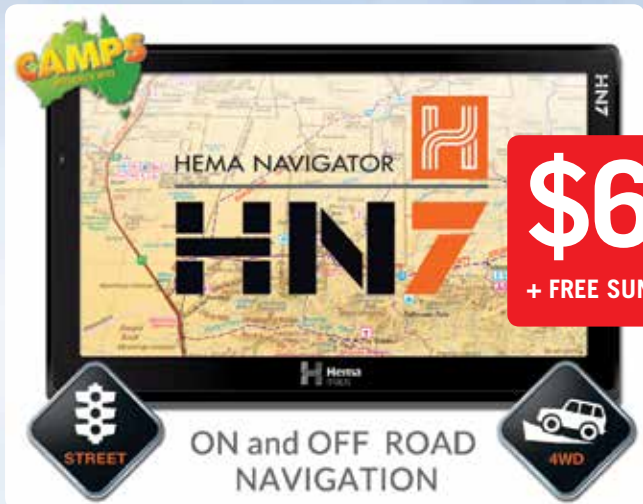

$629
+ FREE SUNVISOR!

ON and OFF ROAD NAVIGATION