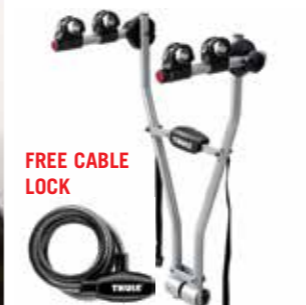

**\$169**

874 KAYAK CARRIER  
SYSTEM

**\$149**

9708 4 BIKE TILT RACK

**\$265**

972 3 BIKE RACK

**\$225**

974 3 BIKE RACK

**\$195**

970 EXPRESS 2 BIKE

FREE CABLE  
LOCK

**\$149**